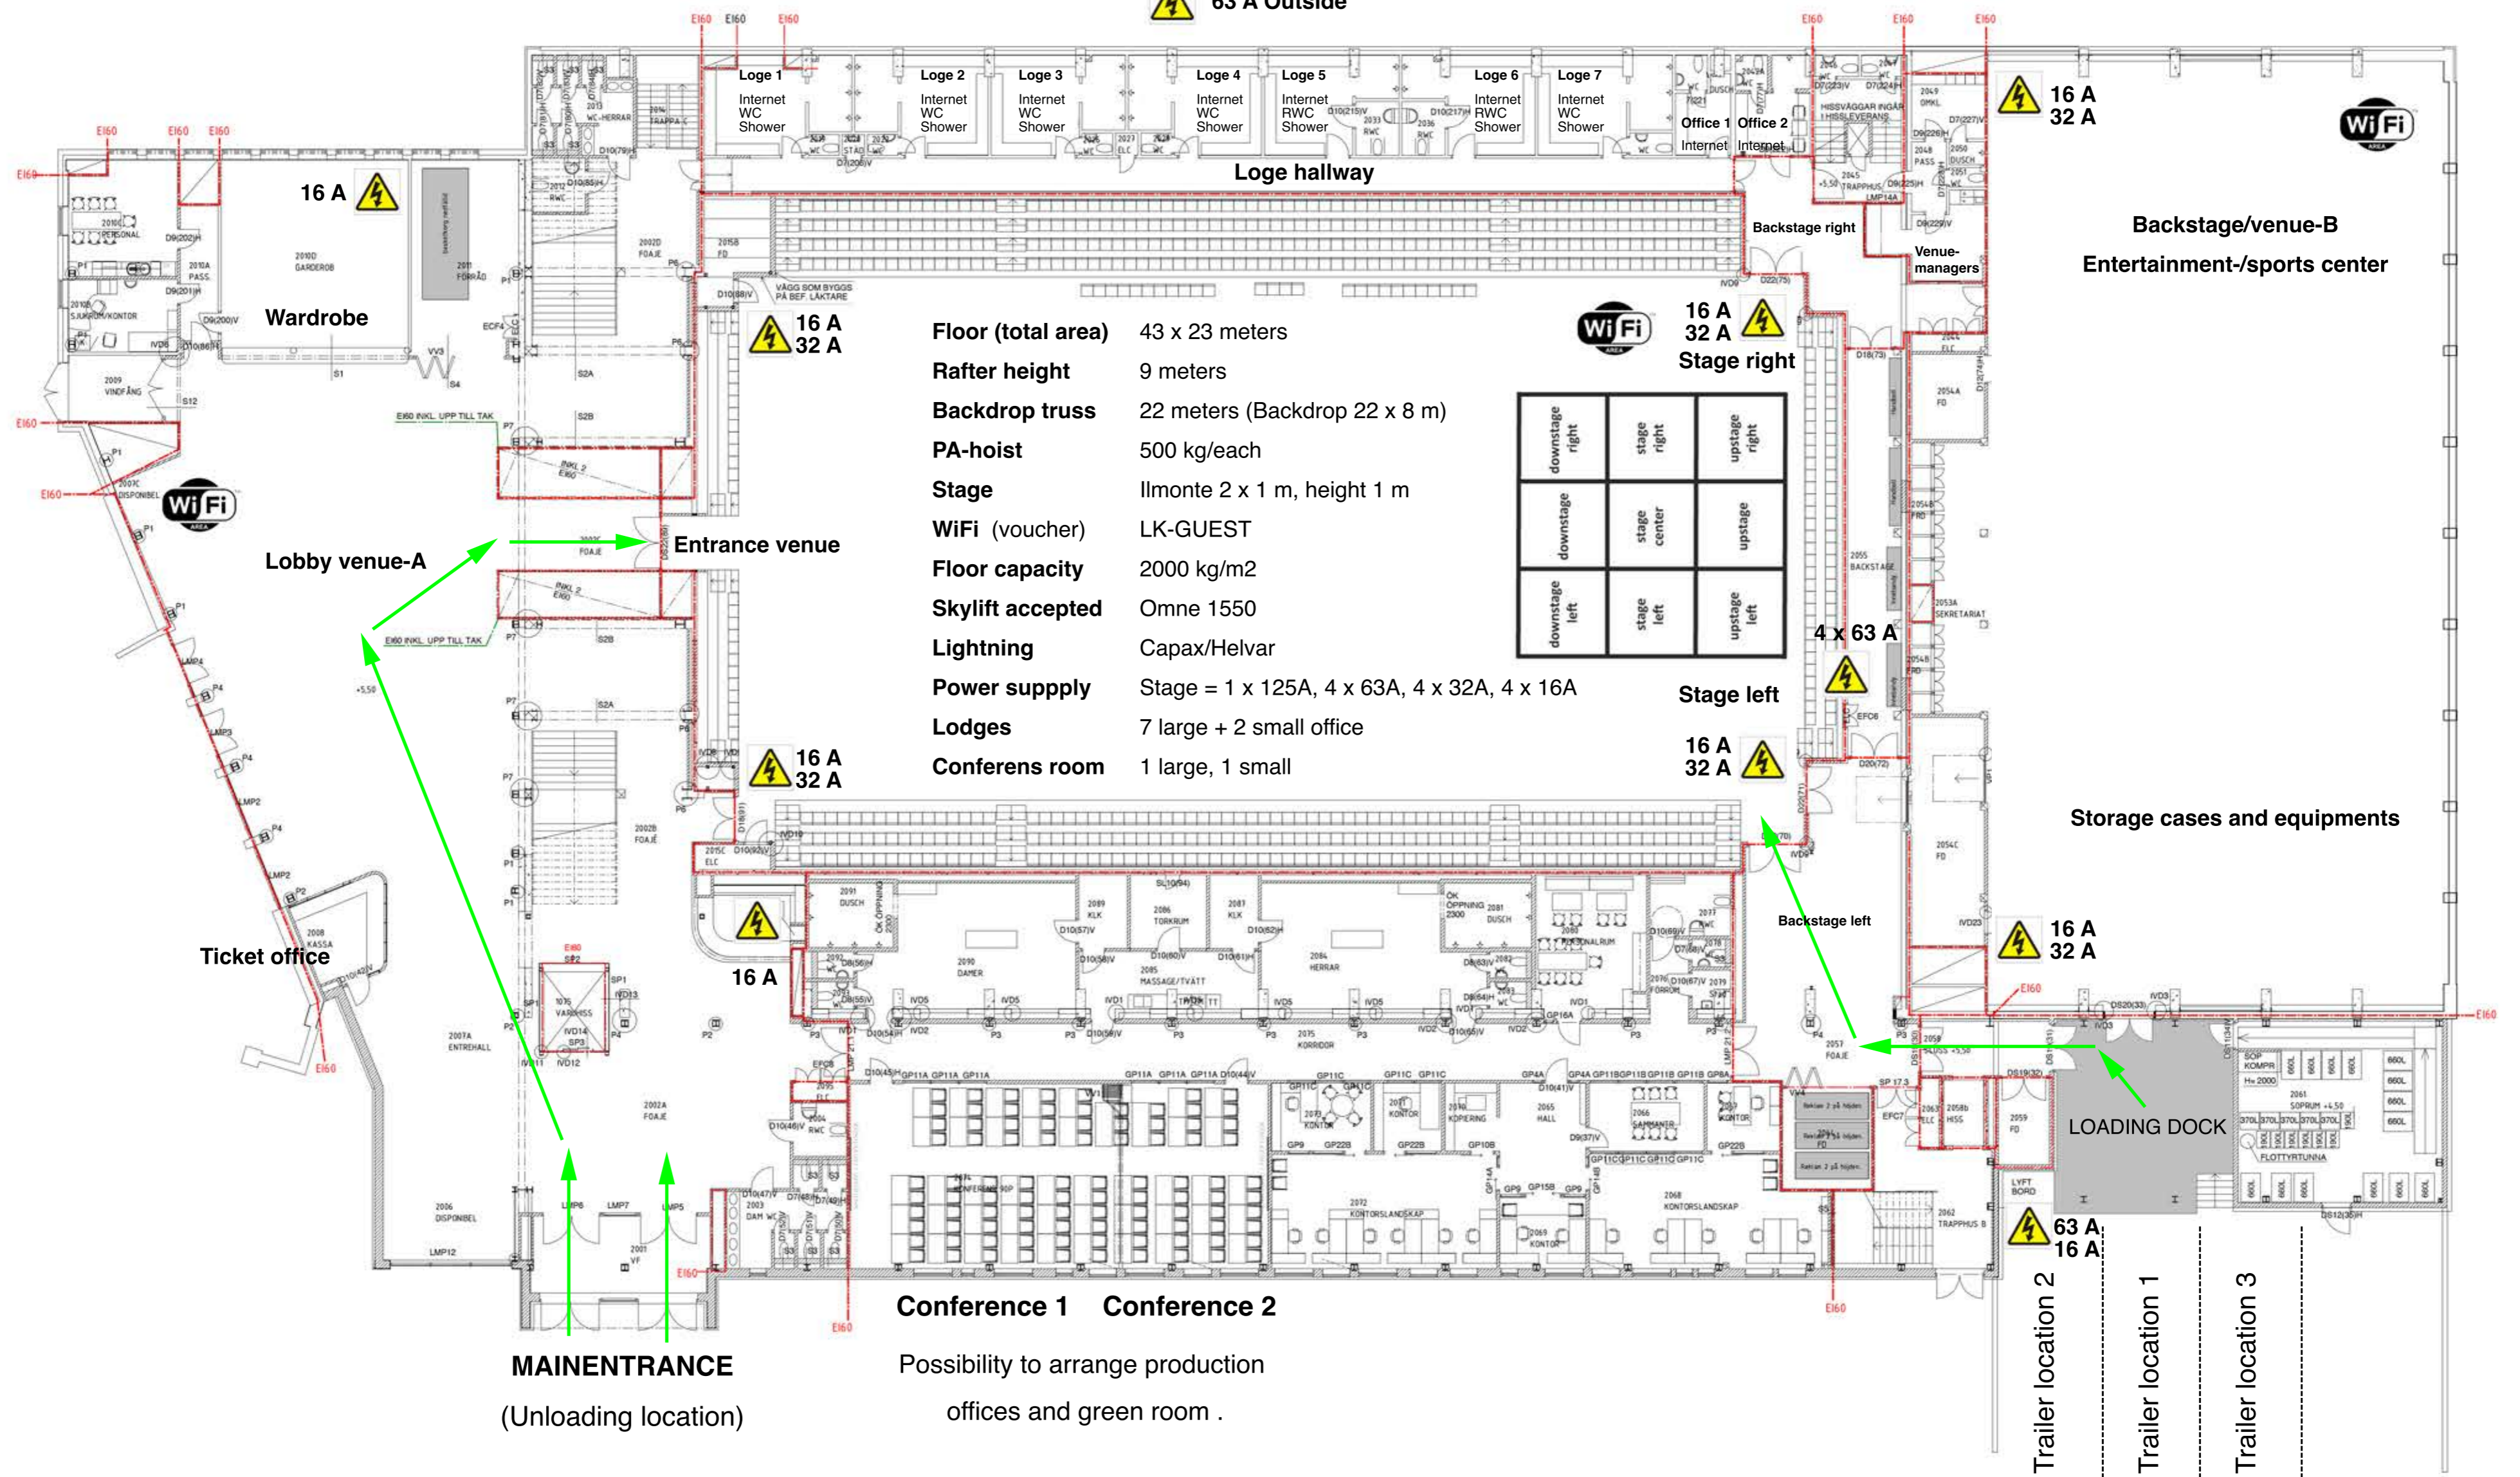

Trailer-/nightrider location

 63 A Outside

Floor (total area)	43 x 23 meters
Rafter height	9 meters
Backdrop truss	22 meters (Backdrop 22 x 8 m)
PA-hoist	500 kg/each
Stage	Ilmonte 2 x 1 m, height 1 m
WiFi (voucher)	LK-GUEST
Floor capacity	2000 kg/m2
Skylift accepted	Omne 1550
Lightning	Capax/Helvar
Power supply	Stage = 1 x 125A, 4 x 63A, 4 x 32A, 4 x 16A
Lodges	7 large + 2 small office
Conferens room	1 large, 1 small

Conference 1 Conference 2

Possibility to arrange production offices and green room .

MAINTRENANCE
(Unloading location)

Trailer location 2
 63 A, 16 A

Trailer location 1

Trailer location 3

Storage cases and equipments

LOADING DOCK

 16 A 32 A

Backstage/venue-B
Entertainment-/sports center

 16 A 32 A
Stage right

 16 A 32 A
Stage left

 16 A 32 A

 16 A

Wardrobe

Lobby venue-A

Ticket office

 16 A 32 A

 16 A